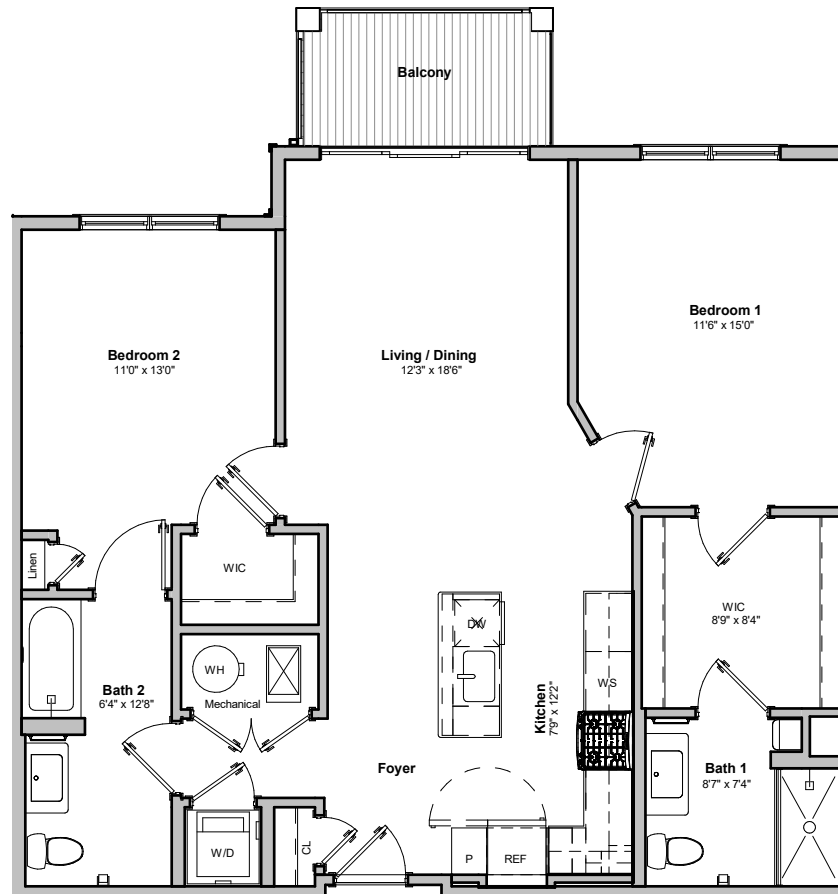

THE AMERICAN

UNIT F 2 Bedroom • 2 Bath • Balcony Area : 1116 SF

Units #
408, 412, 418, 420,
425, 429, 436

4th Floor

Units #
308, 312, 318, 320,
325, 329, 336

3rd Floor

Units #
208, 212, 218, 220,
225, 229, 236

2nd Floor

1st Floor

THE AMERICAN
MORRIS PLAINS

THE AMERICAN ROAD • MORRIS COUNTY, NEW JERSEY

10/27/2022 2:34:02 PM

In an effort to continually improve the product, the developer reserves the right to change specifications, prices and incentives without notice. All renderings, floor plans and maps are artist's conceptions and are not intended to be an exact depiction of the dwellings or landscape. Room dimensions are approximate. Model home treatments to walls, windows, floors and other features are decorator suggested and not included.